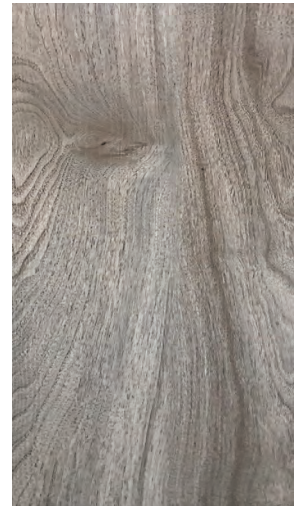

Gully Gum

t: 1300 FLOORX

[www.flooringxtra.com.au](http://www.flooringxtra.com.au)

FLOORING XTRA

**Australian Spotted Gum**  
55507

**Brown Barrel**  
55520

**Coachwood**  
55538

**Ghost Gum**  
55521